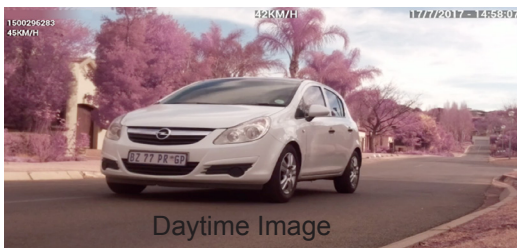

Warranty and Liability Statement

This product is subject to the normal terms, conditions, warranties and disclaimers of Ambrosys, its distributors and representatives.