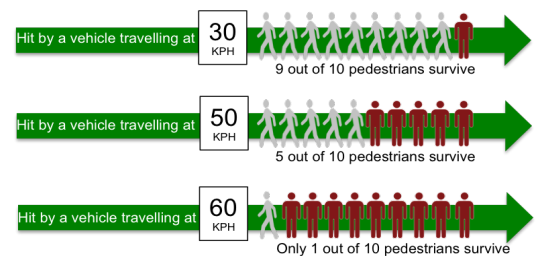

Camera System

SpeedSentry Mini camera units can be integrated into the SpeedSentry shell or used as a stand alone :

- Takes video clips of vehicles exceeding the programmed speed;
- Overlays the video footage with the speed, date and unit reference;
- Video clips are stored on the system until downloaded;
- Video clips can be emailed automatically if an Internet (wireless / Ethernet) connection is available;
- Stores advanced traffic monitoring data as well.

Why are speed limits important in Residential Estates?

Technical specifications		
	Display Only	With Day/Night Camera
Size mm (h x w x d)	360 (dia) x 70	
Display Size	170 mm	
Power Supply	220V AC / Solar / Battery	
Pickup Distance	Legible at 90 m	
Infrared Lamp	No	Yes
Camera Angle	No	45 Degrees
Beam Angle	38 x 45 Degrees	
CE and FAA Approval	Yes	
Brightness	11000 nits (cdm) max/ 500 nits (cdm) at night